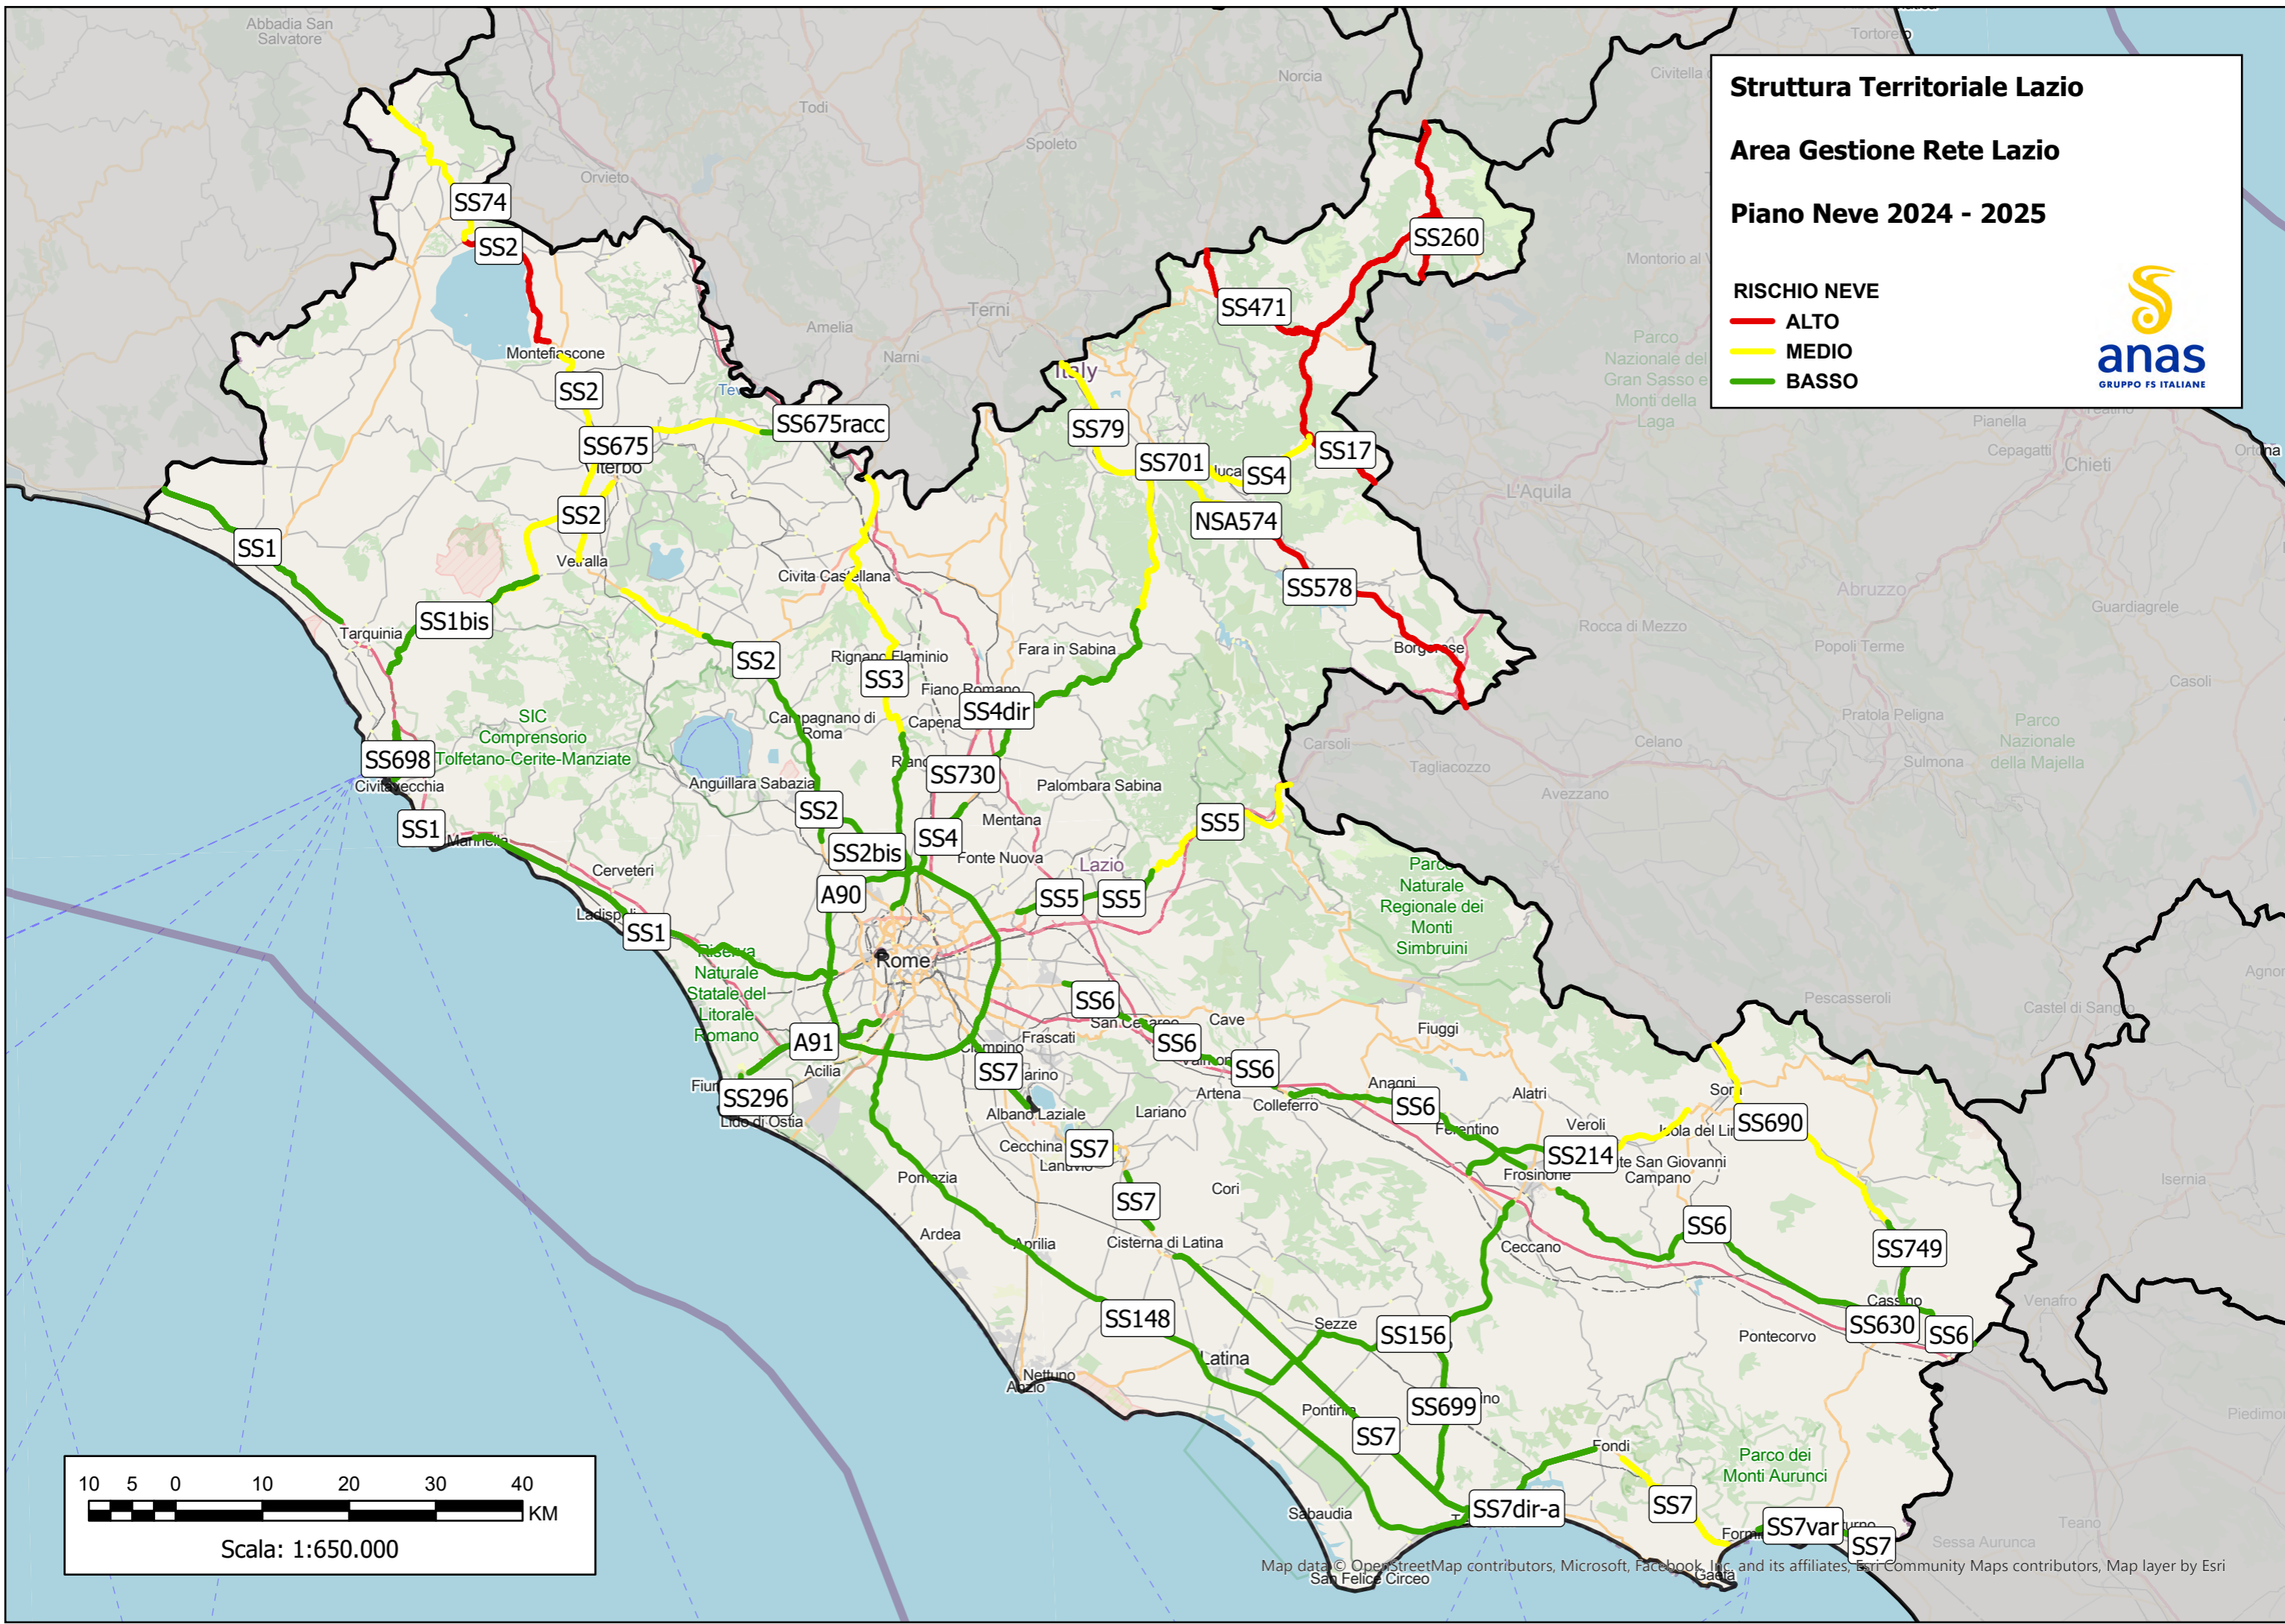

Struttura Territoriale Lazio

Area Gestione Rete Lazio

Piano Neve 2024 - 2025

RISCHIO NEVE

- ALTO
- MEDIO
- BASSO

Map data © OpenStreetMap contributors, Microsoft, Facebook, Inc. and its affiliates, Esri Community Maps contributors, Map layer by Esri