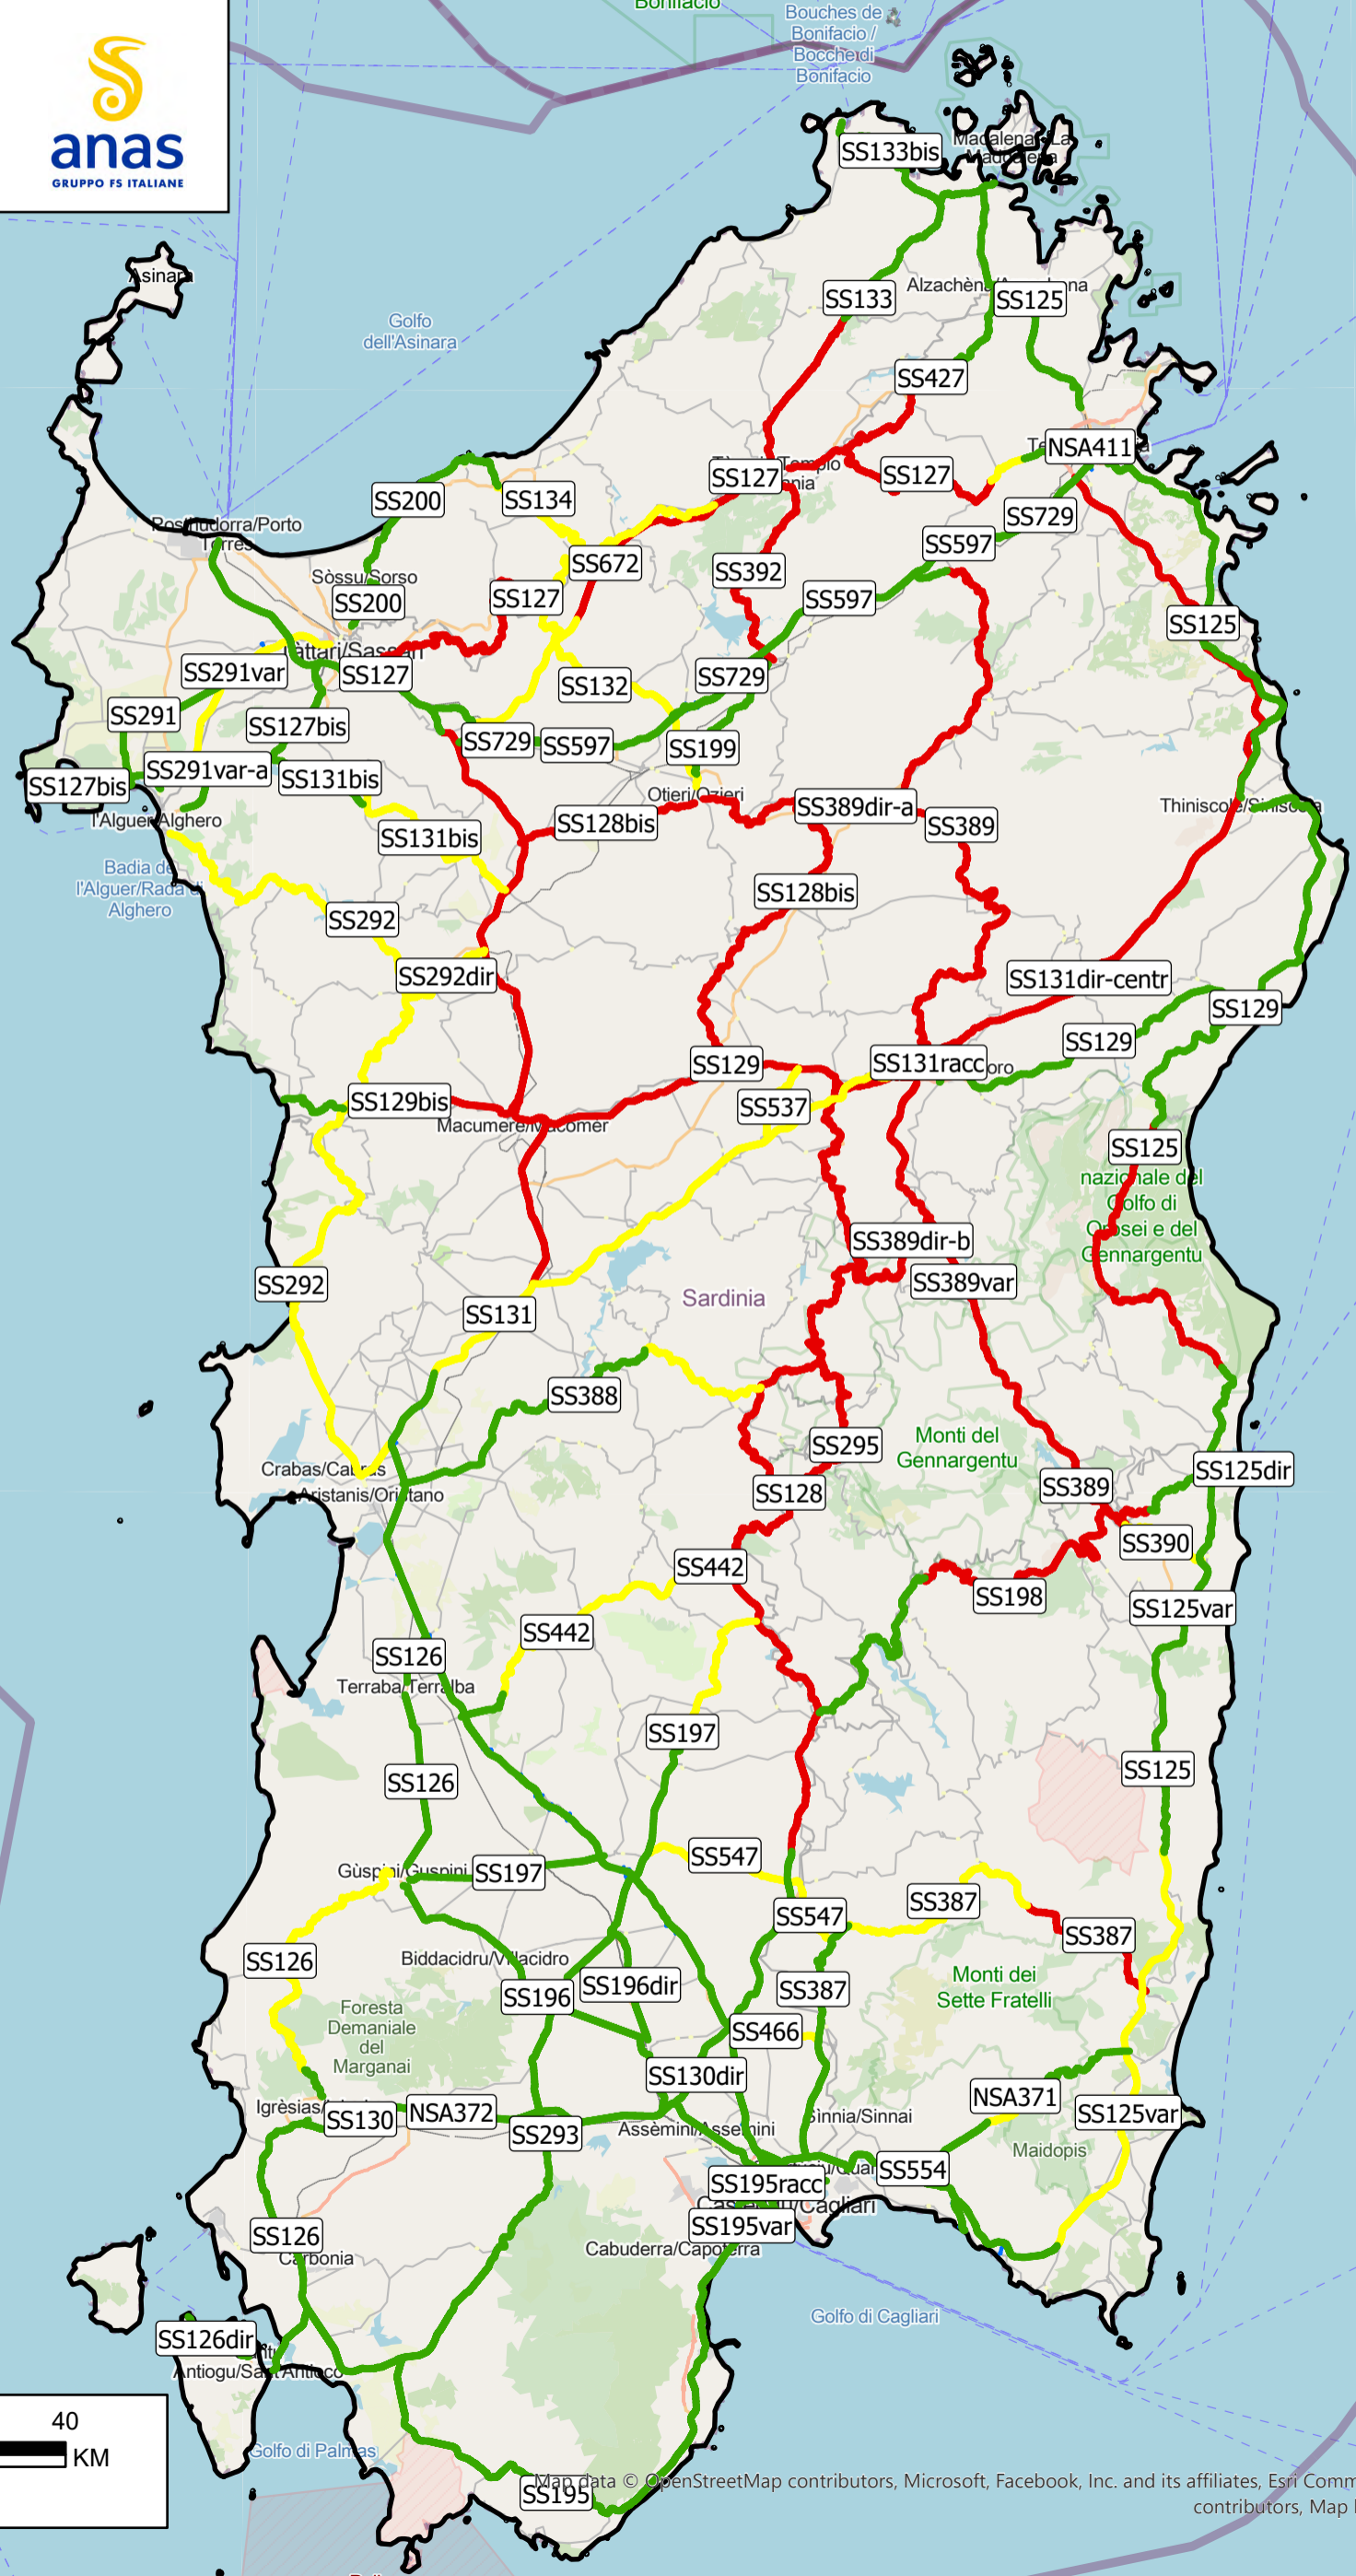

Struttura Territoriale Sardegna

Area Gestione Rete Cagliari
Area Gestione Rete Sassari

Piano Neve 2024 - 2025

RISCHIO NEVE

- ALTO
- MEDIO
- BASSO

Map data © OpenStreetMap contributors, Microsoft, Facebook, Inc. and its affiliates, Esri Community Maps contributors, Map layer by Esri