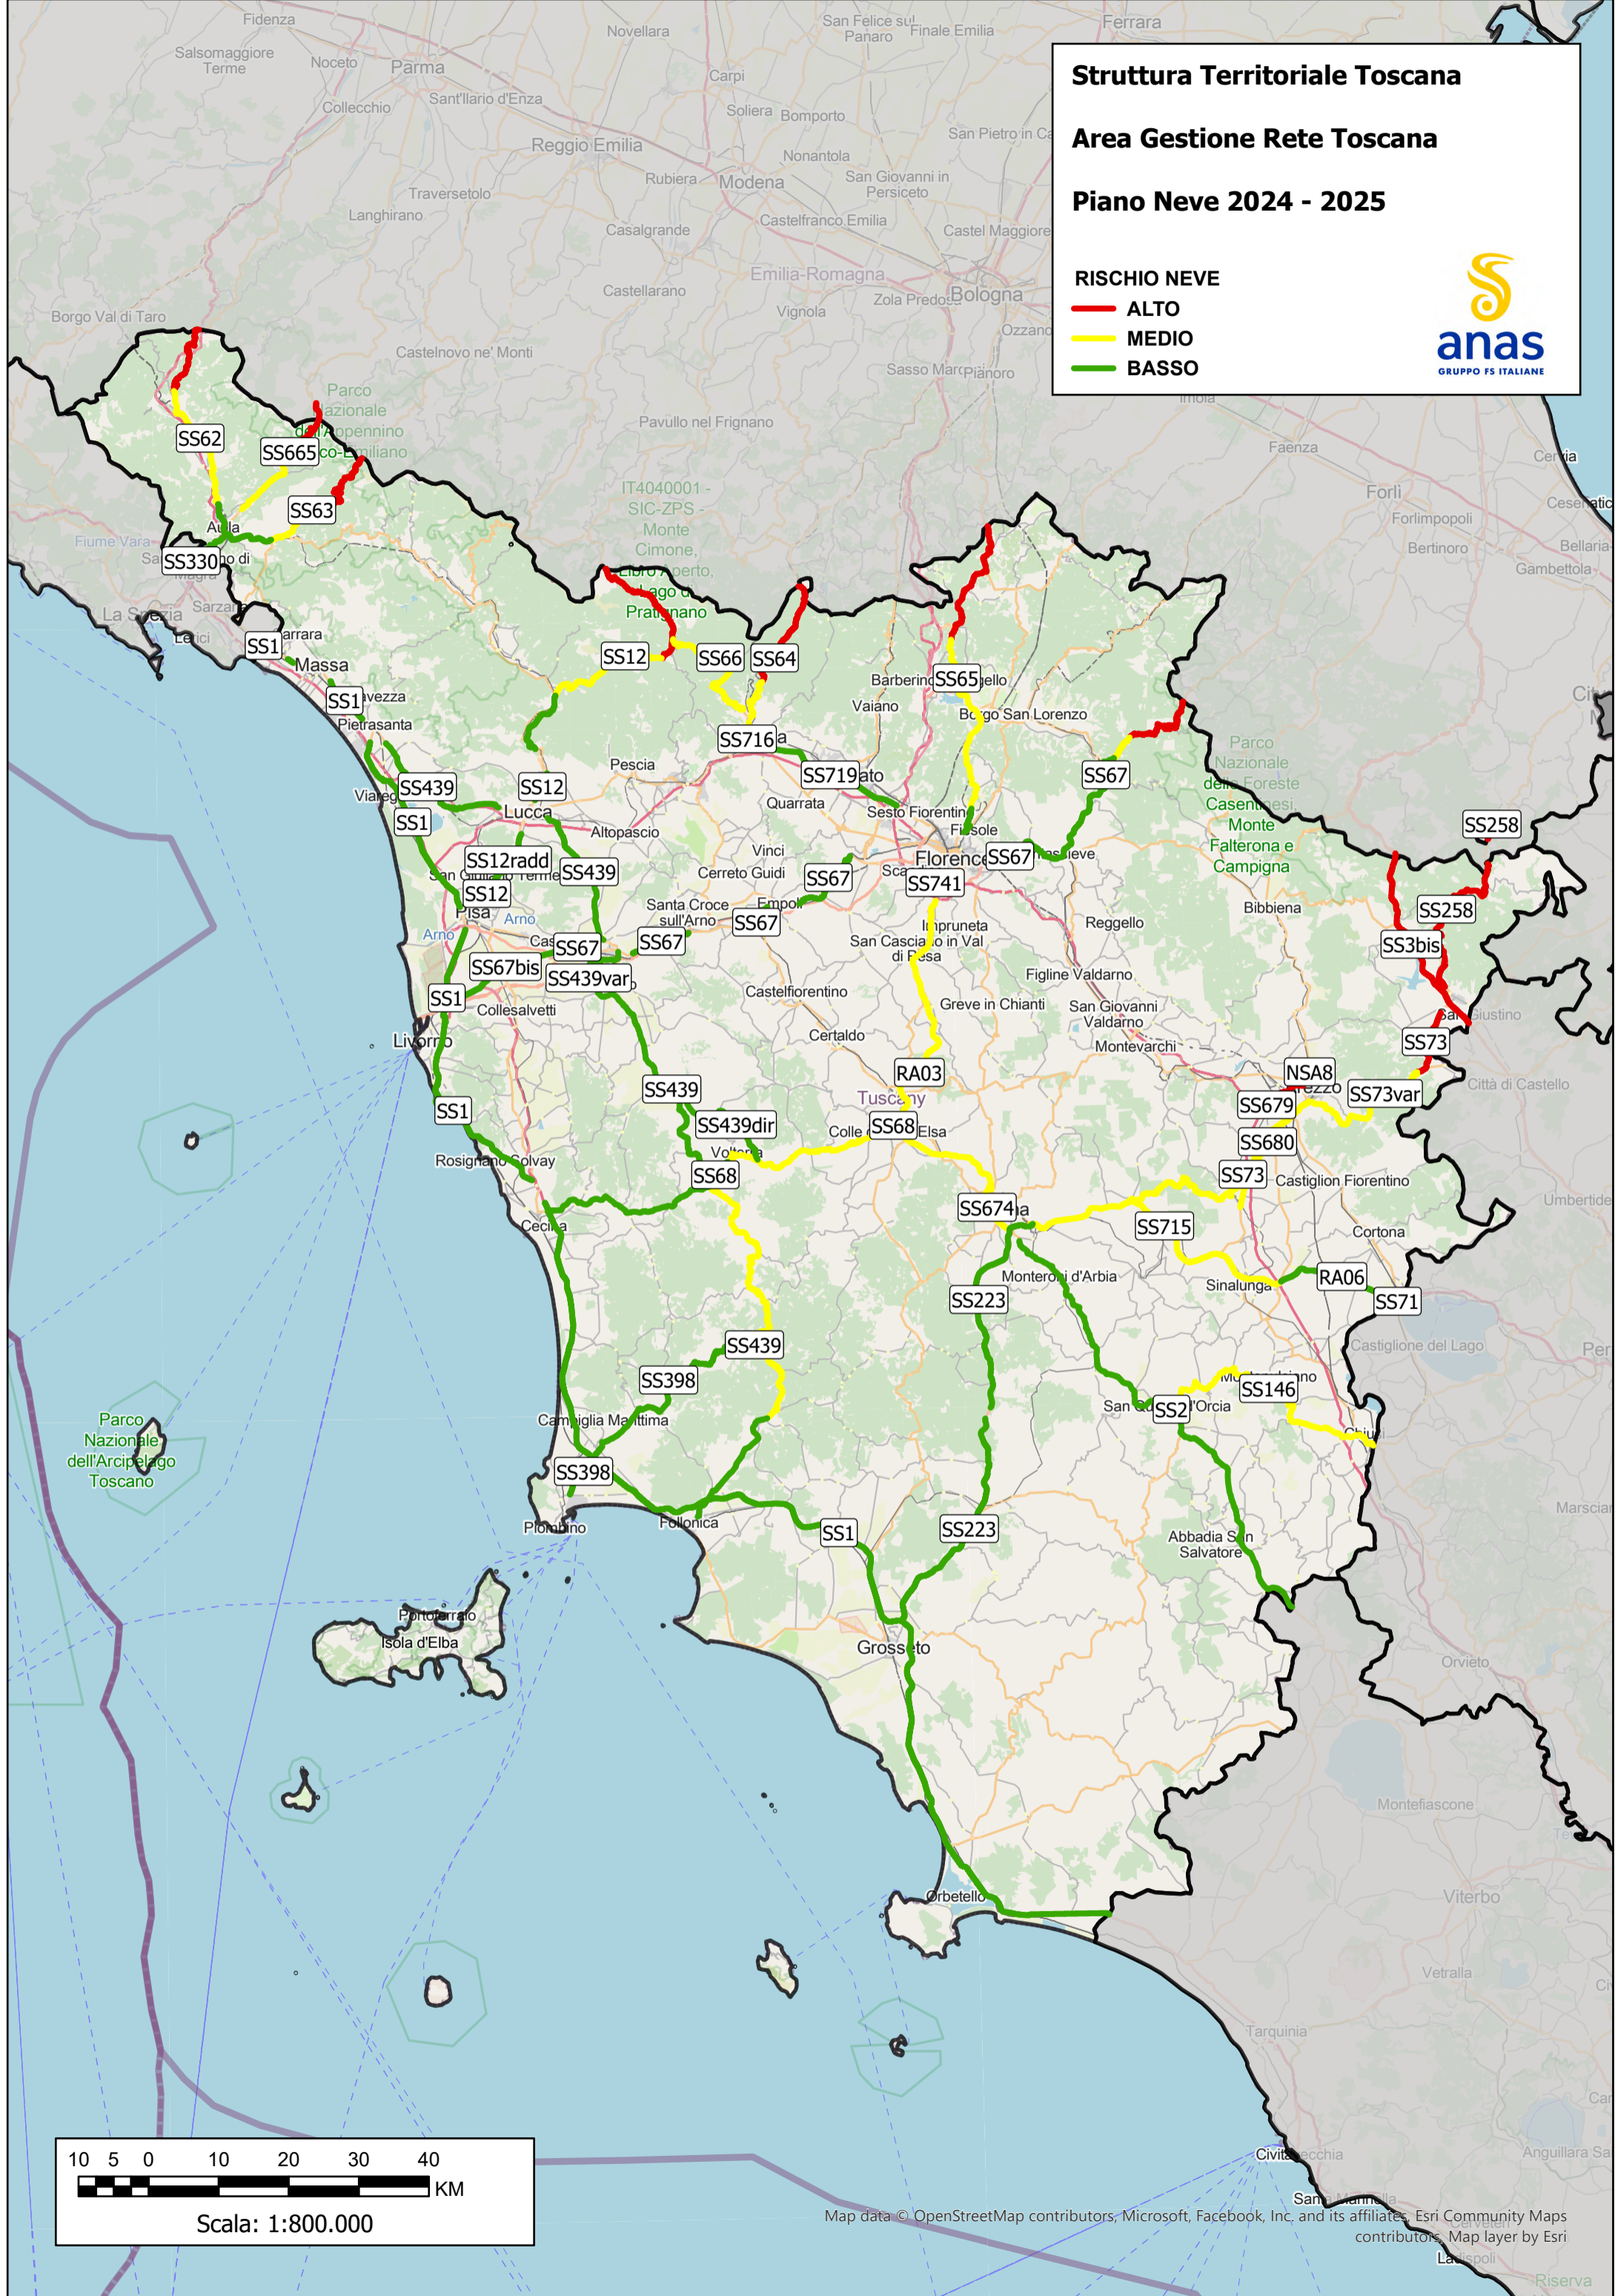

Struttura Territoriale Toscana

Area Gestione Rete Toscana

Piano Neve 2024 - 2025

RISCHIO NEVE

- ALTO
- MEDIO
- BASSO

Map data © OpenStreetMap contributors, Microsoft, Facebook, Inc. and its affiliates, Esri Community Maps contributors, Map layer by Esri